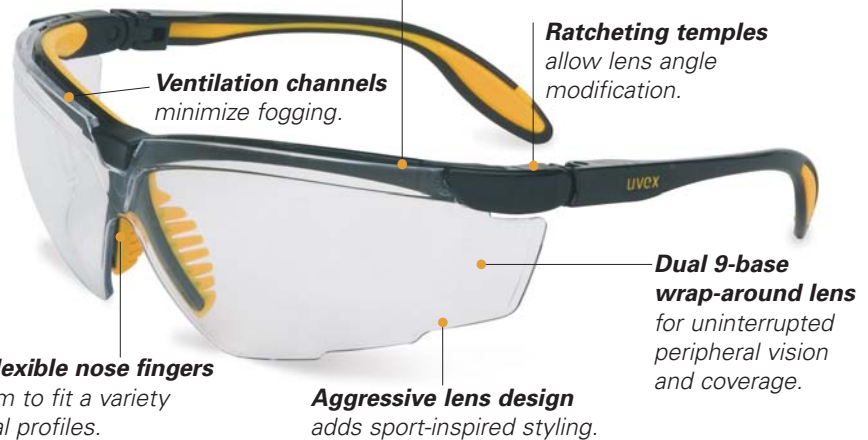

Uvextreme® anti-fog coating performs under the most extreme conditions and will not wear off after repeated cleanings. It is permanently bonded to the lens and retains anti-scratch, anti-static and UV protection properties. Ultra-dura® hard coat is permanently bonded to the lens and is scratch-resistant and chemical-resistant. Uvex Dura-streme™ lenses combine our two best lens coatings on one lens: Ultra-dura on the exterior and Uvextreme on the interior to provide up to 3x* more lens life. Advanced TPE formulation performs exceptionally well in environments where chemical mist, cutting oils and high humidity are present.

uvex
by SPERIAN

800.632.2955 • fax: 800.851.7233

www.safety-services-inc.com

The soft brow guard
absorbs and diffuses impact energy.

Soft, flexible nose fingers
conform to fit a variety of nasal profiles.

Aggressive lens design
adds sport-inspired styling.

All Uvex lenses offer 99.9% ultra-violet protection and are available with your choice of tints.

Clear
Used for most indoor work applications.

Espresso
Minimizes strong outdoor sunlight and glare.

Amber
For low-light applications where enhanced contrast is needed.

Gold Mirror
Deflects sunlight and glare.

SCT-Reflect 50
Light mirror coating for varying light conditions.

SCT-Vermilion
For indoor applications where contrast is needed such as inspection.

SCT-Blue
Applications with high levels of sodium vapor lighting.

Gray
Minimizes eye fatigue due to outdoor sunlight and glare.

50% Gray
Minimizes outdoor sunlight and glare.

Ordering Information

Item #	Frame Color	Lens Tint	Lens Coating
S3500	Silver/Navy	Clear	Ultra-dura®
S3500X	Silver/Navy	Clear	Uvextreme®
S3501	Silver/Navy	Espresso	Ultra-dura
S3501X	Silver/Navy	Espresso	Uvextreme
S3502	Silver/Navy	Amber	Ultra-dura
S3503	Silver/Navy	Gold Mirror	Ultra-dura
S3504	Silver/Navy	SCT-Reflect 50	Ultra-dura
S3510X	Silver/Navy	SCT-Vermilion	Uvextreme
S3511X	Silver/Navy	SCT-Blue	Uvextreme
S3512X	Silver/Navy	Gray	Uvextreme
S3513X	Silver/Navy	50% Gray	Uvextreme
S3520	Black/Yellow	Clear	Ultra-dura
S3520D	Black/Yellow	Clear	Dura-streme™
S3520X ADV	Black/Black Adv. TPE	Clear	Uvextreme
S3521	Black/Yellow	Espresso	Ultra-dura
S3521X	Black/Yellow	Espresso	Uvextreme
S3522	Black/Yellow	Amber	Ultra-dura
S3523	Black/Yellow	Gold Mirror	Ultra-dura
S3524	Black/Yellow	SCT-Reflect 50	Ultra-dura
S3530X	Black/Yellow	SCT-Vermilion	Uvextreme
S3531X	Black/Yellow	SCT-Blue	Uvextreme
S3532X	Black/Yellow	Gray	Uvextreme
S3533X	Black/Yellow	50% Gray	Uvextreme

Replacement Lenses

Item #	Lens Tint	Lens Coating
S6920	Clear	Ultra-dura
S6920D	Clear	Dura-streme
S6920X	Clear	Uvextreme
S6921	Espresso	Ultra-dura
S6921X	Espresso	Uvextreme
S6922	Amber	Ultra-dura
S6923	Gold Mirror	Ultra-dura
S6924	SCT-Reflect 50	Ultra-dura
S6926X	SCT-Vermilion	Uvextreme
S6927X	SCT-Blue	Uvextreme
S6928X	Gray	Uvextreme
S6929X	50% Gray	Uvextreme